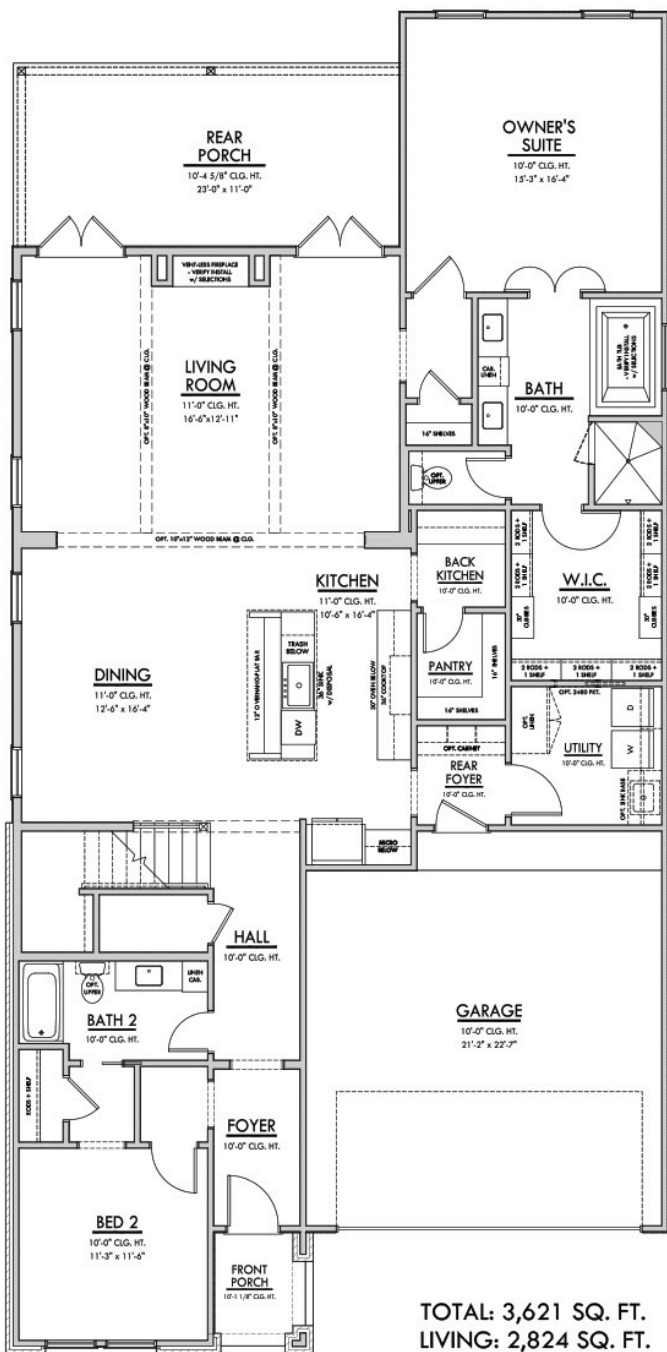

OPTION BONUS ROOM
+ ADDITIONAL 176 SQ. FT.

OPTION CLOSET w/ POCKET DOOR

TOTAL: 3,621 SQ. FT.
LIVING: 2,824 SQ. FT.

THE GAVINTON-A