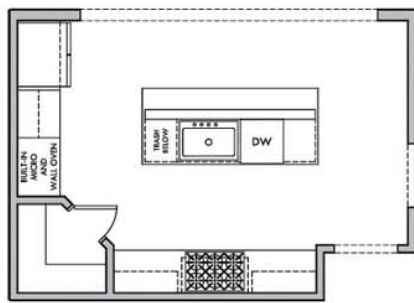

FIREPLACE OPTION
SCALE: 1/4" = 1'-0"

OPTIONAL GOURMET KITCHEN
SCALE: 1/4" = 1'-0"

TOTAL SF: 2,964
LIVING SF: 2,246