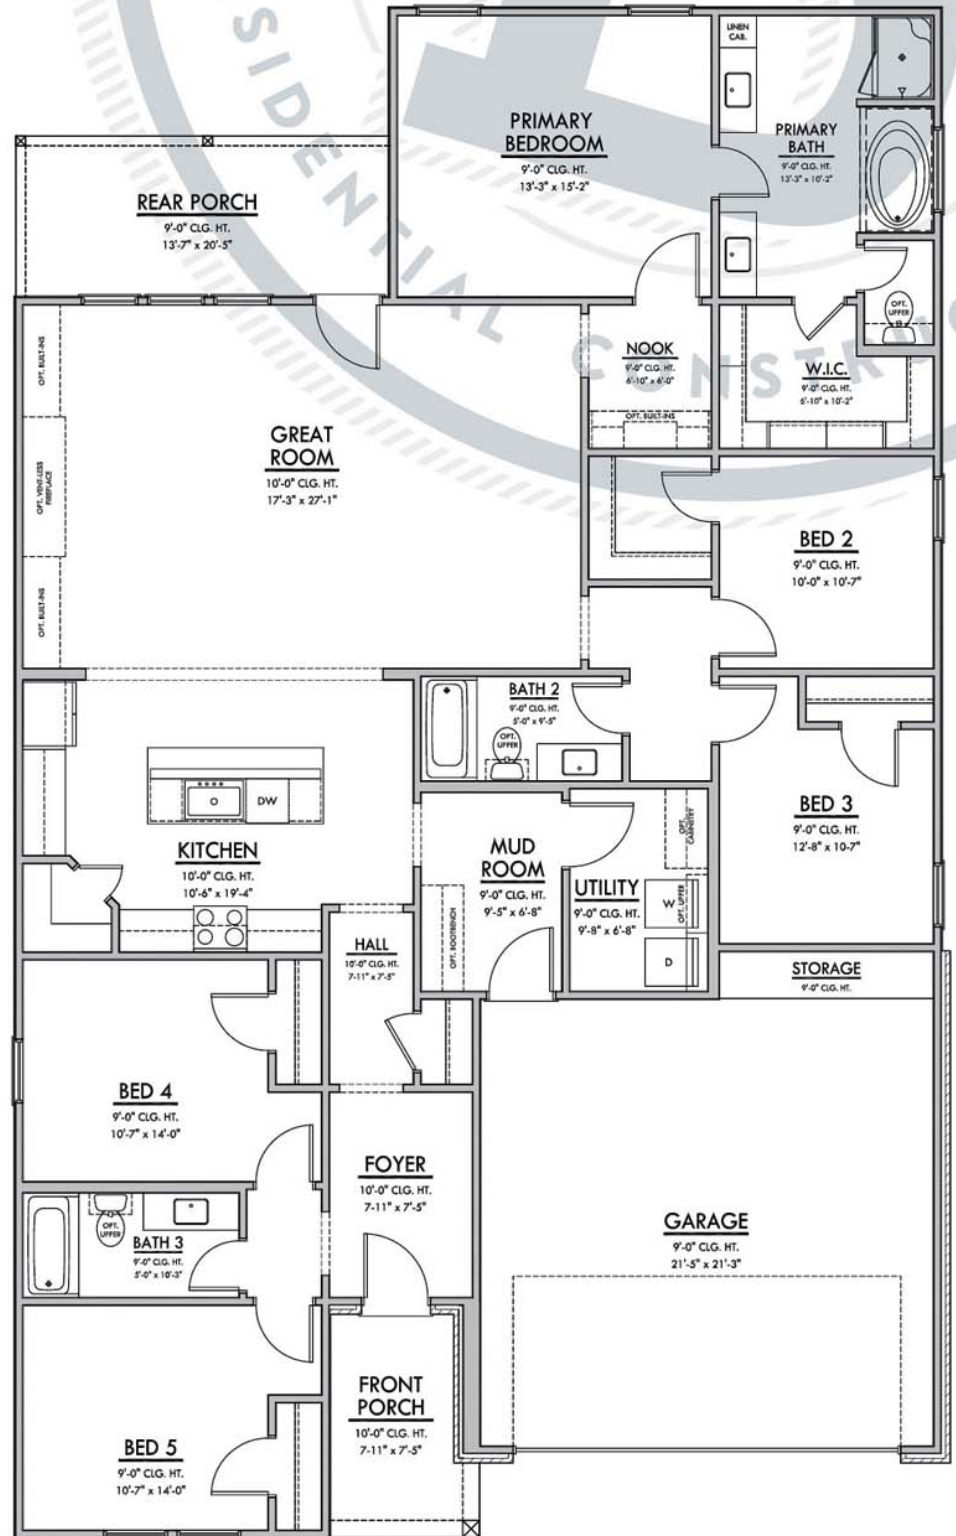

FIREPLACE OPTION
SCALE: 1/4" = 1'-0"

OPTIONAL GOURMET KITCHEN
SCALE: 1/4" = 1'-0"

TOTAL SF: 2,964
LIVING SF: 2,246