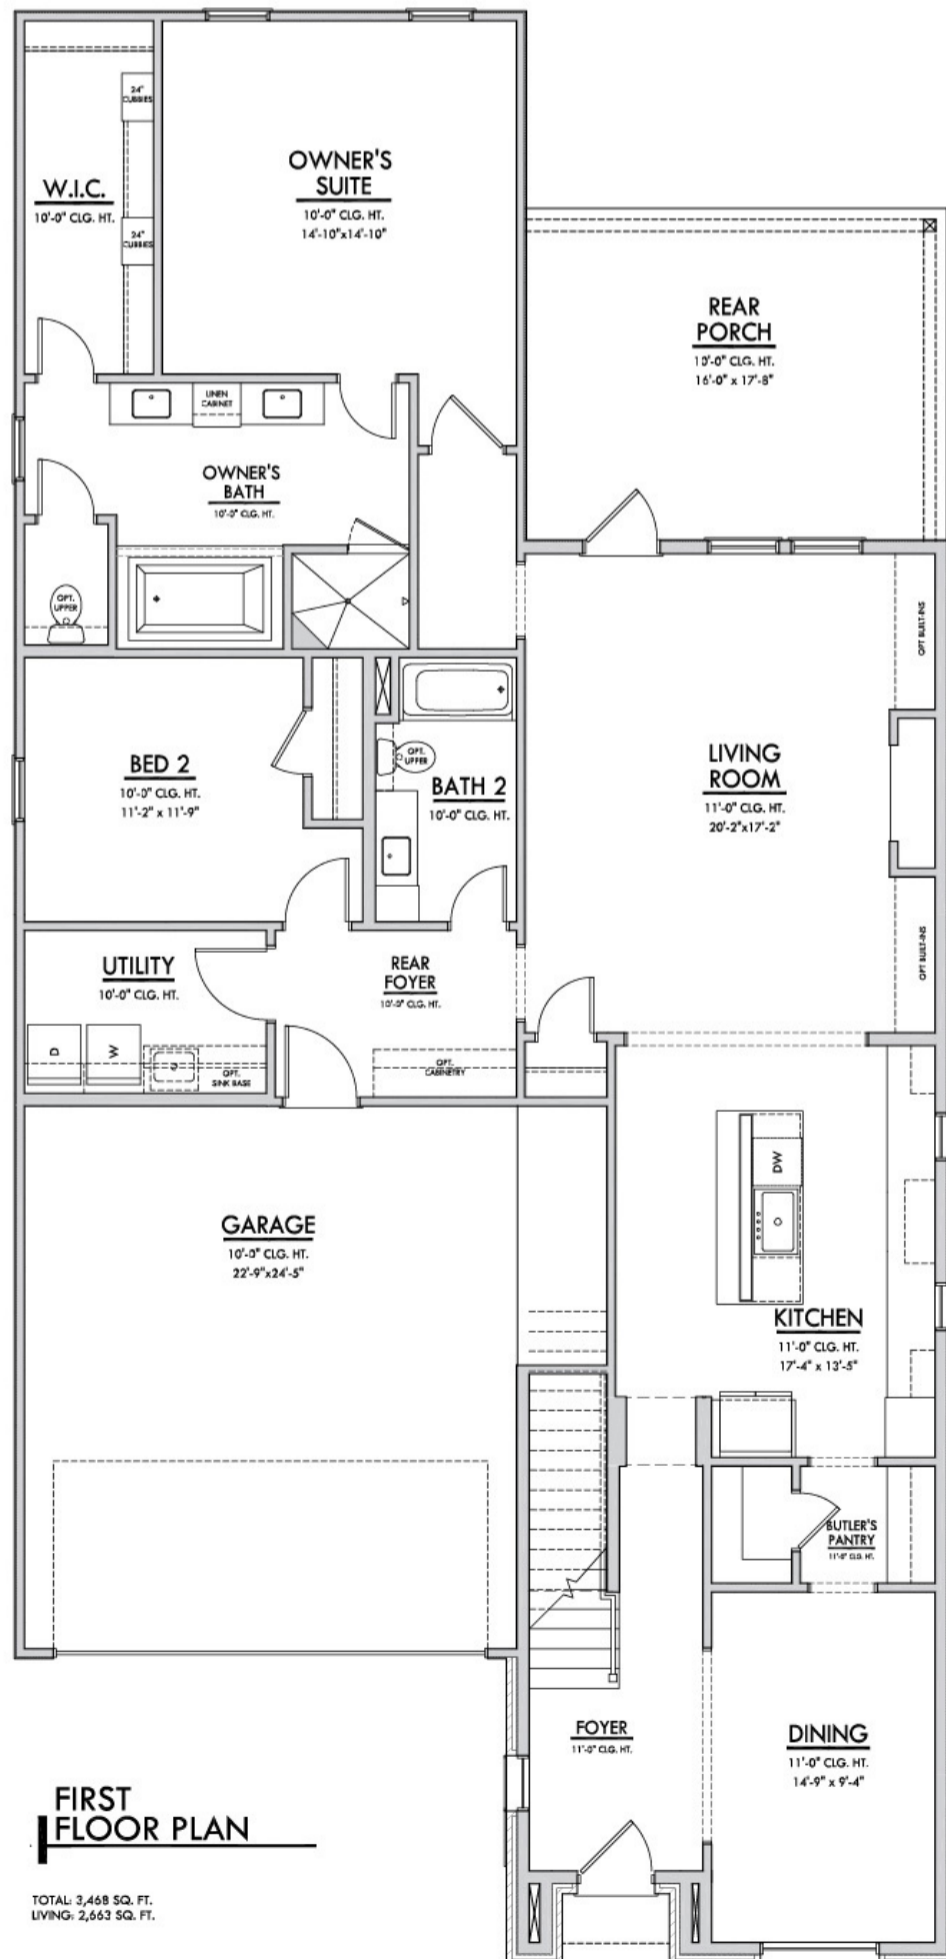

SECOND FLOOR PLAN

FIRST FLOOR PLAN

TOTAL: 3,468 SQ. FT.
LIVING: 2,663 SQ. FT.

THE ABERDEEN-B