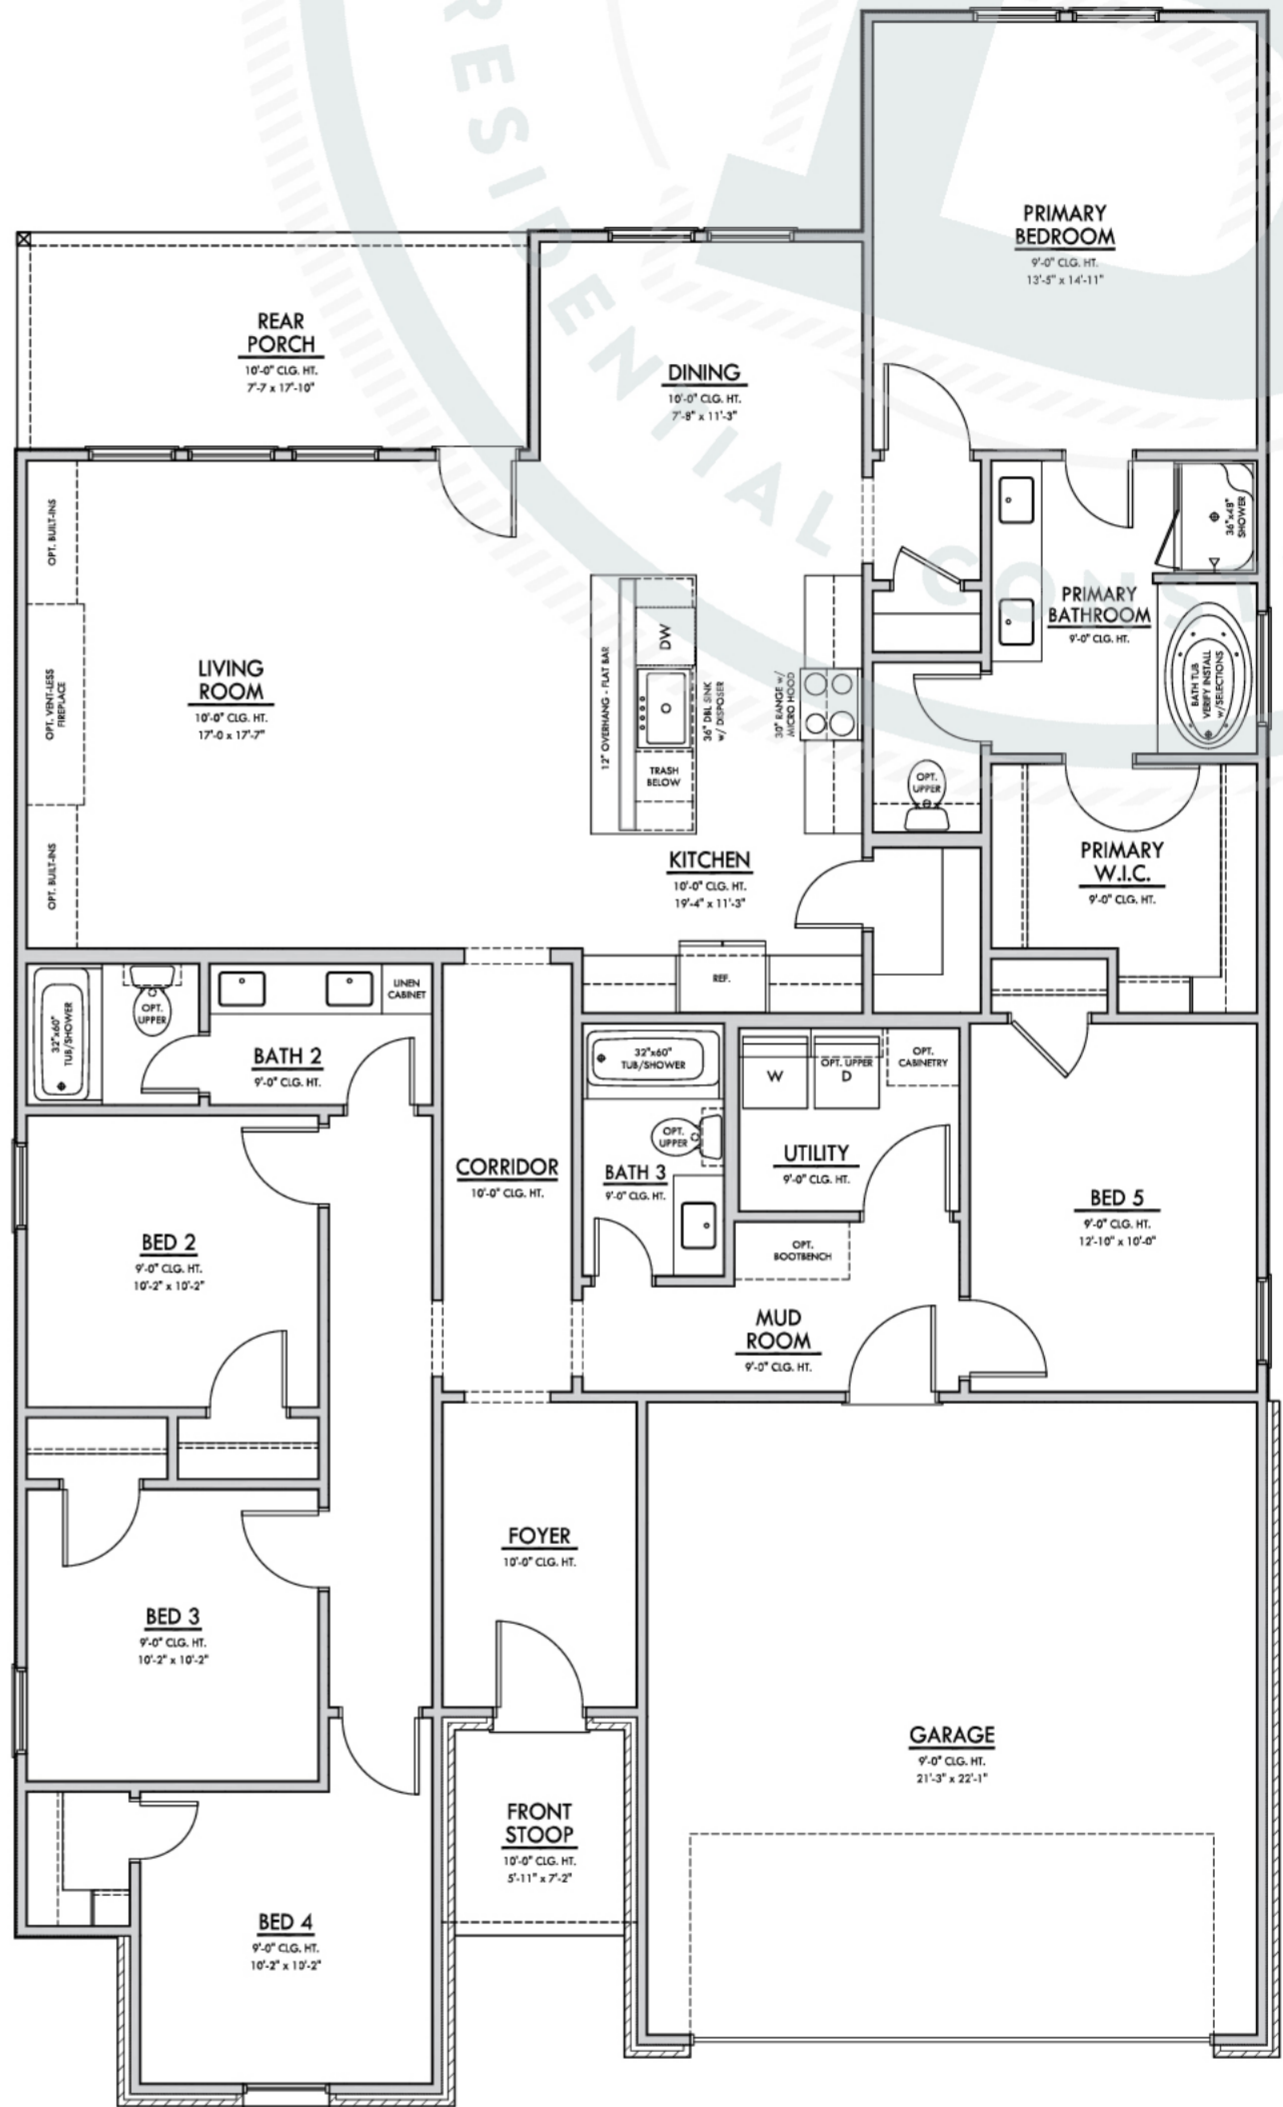

FIREPLACE OPTION
SCALE: 1/4" = 1'-0"

OPTIONAL STORAGE
SCALE: 1/4" = 1'-0" -137 SF LIVING

FLOOR PLAN
SCALE: 1/4" = 1'-0"

TOTAL SF: 2,868
LIVING SF: 2,176

THE
BALDWIN-A