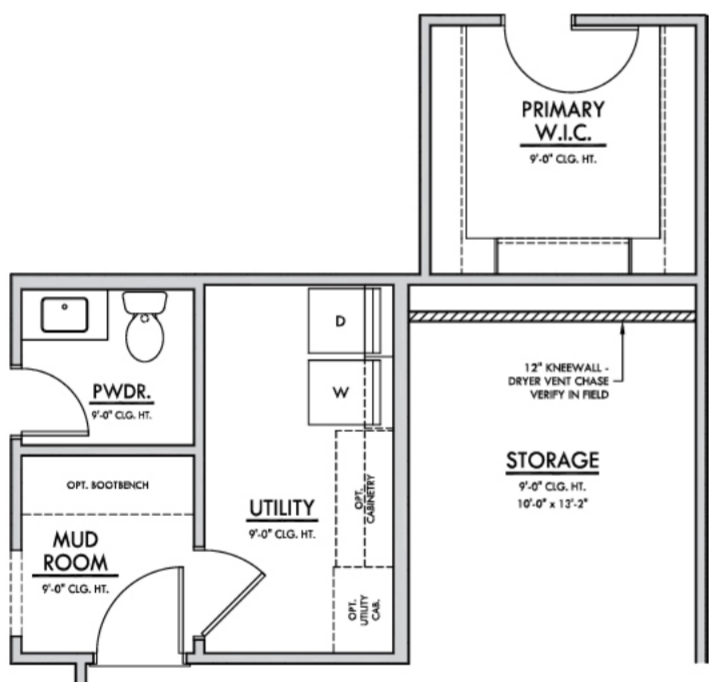

FIREPLACE OPTION
SCALE: 1/4" = 1'-0"

OPTIONAL STORAGE
SCALE: 1/4" = 1'-0" -137 SF LIVING

FLOOR PLAN
SCALE: 1/4" = 1'-0"

TOTAL SF: 2,868
LIVING SF: 2,176

THE
BALDWIN-A