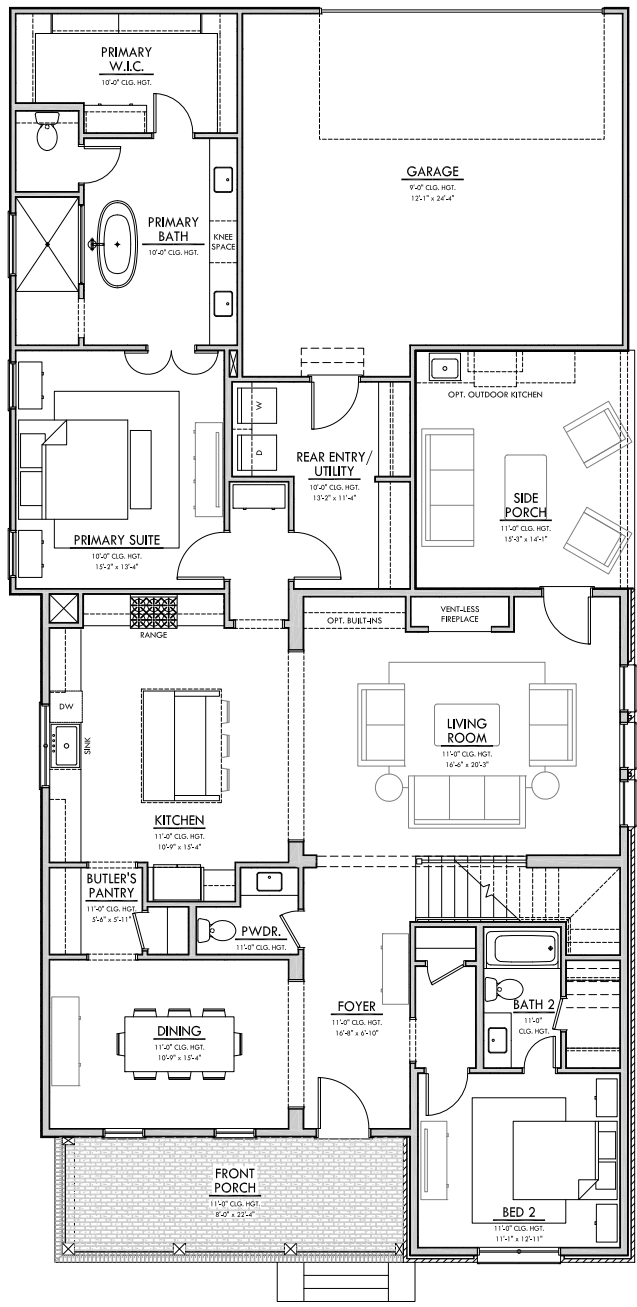

SECOND FLOOR

FIRST FLOOR

**BENTON
ALLEY 3-A**

TOTAL: 3,810 SQ.FT.
LIVING: 2,866 SQ.FT.