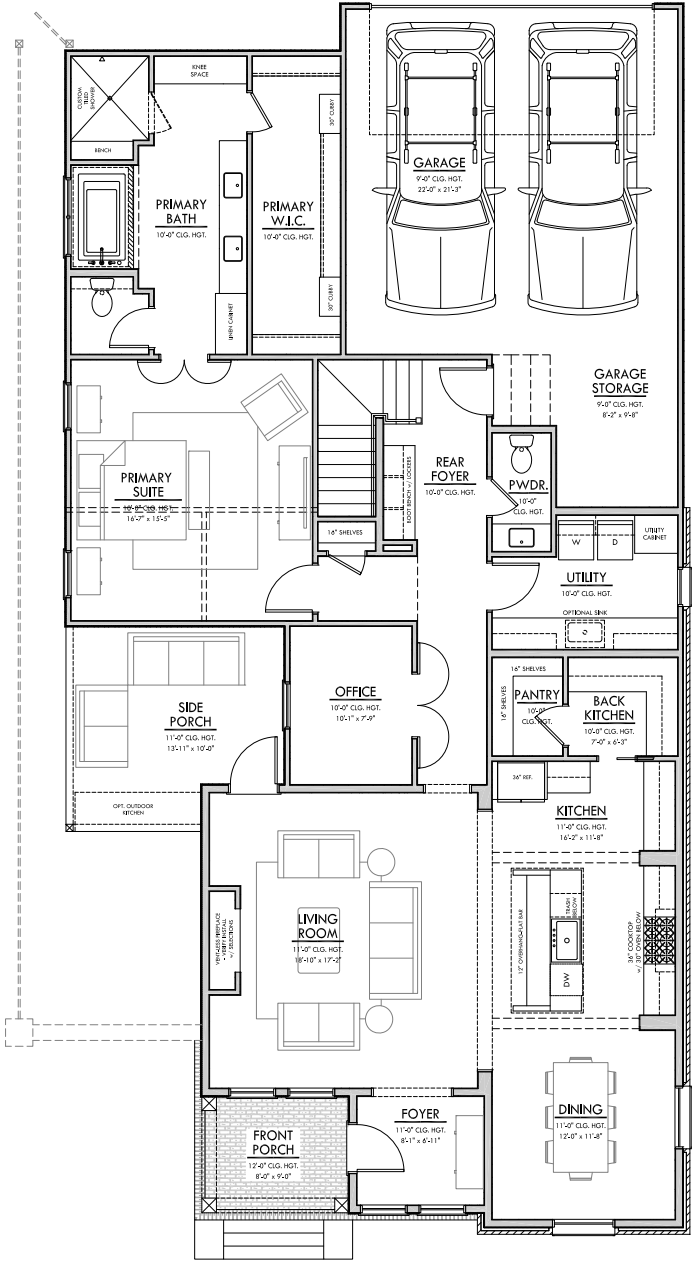

SECOND FLOOR

FIRST FLOOR

**BENTON  
ASHBY-A**

TOTAL: 3,413 SQ.FT.  
LIVING: 2,582 SQ.FT.