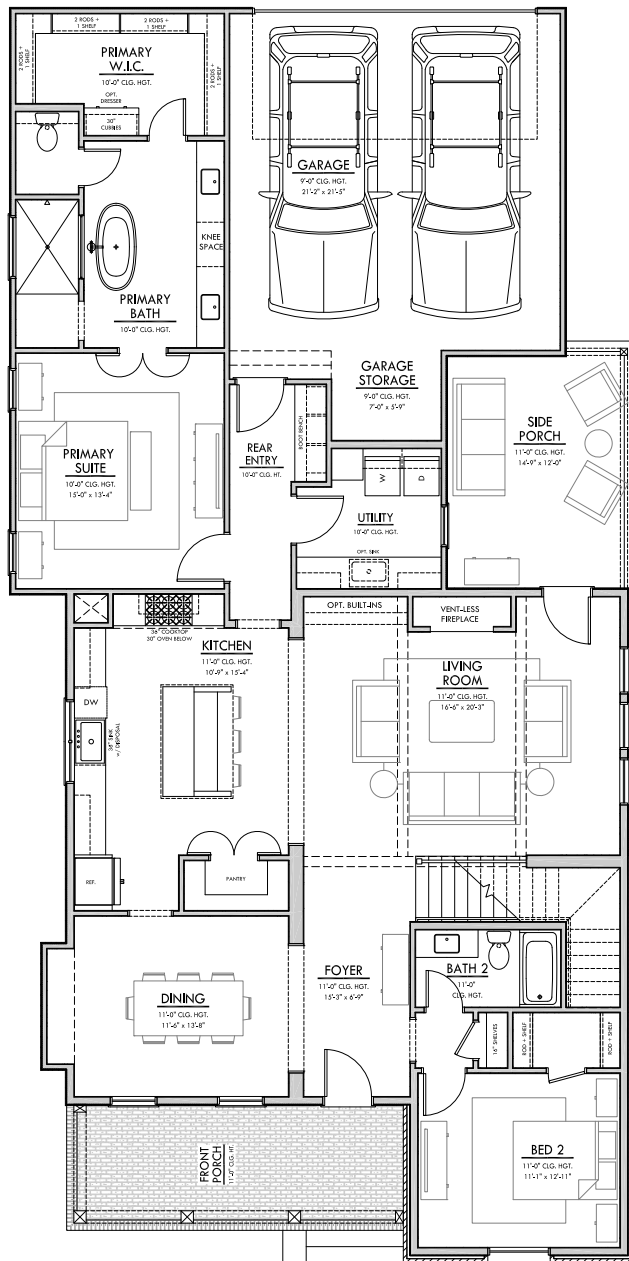

SECOND FLOOR

FIRST FLOOR

# BENTON SUTTON-A

TOTAL: 3,557 SQ.FT.  
LIVING: 2,672 SQ.FT.